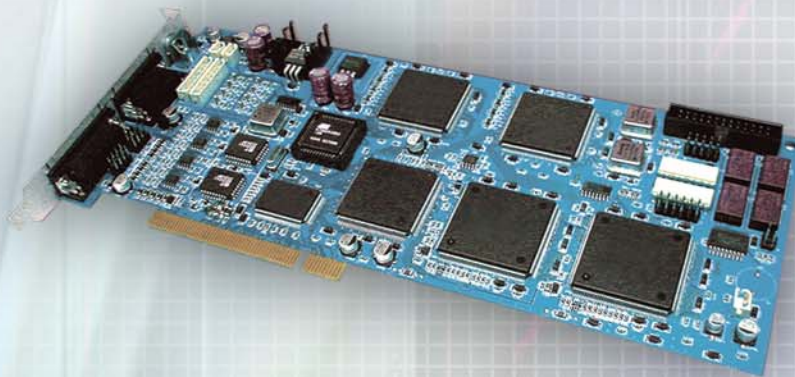

CAP-8M

FEATURES

- Audio Recording Capability
- Intelligent Search And Text Search
- Alarm And Card Access Integration
- Remote Viewing, Search And Notification
- Free Dynamic IP Support And Web Server
- Multi Site, Multi Client And Multi User
- Network And Local Backup
- Enterprise Level Protection
- E - Mapping, POS And Multi Client Software
- Watch Dog Function
- Digital Water Mark

SPECIFICATIONS

DVR Camera Inputs:	8 camera inputs
DVR Monitor Outputs:	Main monitor (PC SVGA Monitor) and CCTV monitor - switching output BNC and multiplexed output available
Record/Display Speed (fps):	30, 60, 120 and 240 fps NTSC (32 or 64 Mb Video RAM)
Compression Method:	MPEG-4 Hardware Compression/Transmission
Resolution:	Full Screen - 800x600,640x480,640x240,320x240 & 160x120 pixels
Screen Format:	1, 4, 6, and 9 divisions and alarm pop ups
Recording Structure:	Specified image database and AVI
Security Function:	Self oriented database structure and Water mark protection, Password protection with 3 different levels of password authority, Windows block and covert camera function
Recording Method:	Various types of recording modes: Normal, Motion, Display, Alarm, Normal & Event
Motion Detection:	Full or partial motion detection. Customized tones can be selected for each camera
Transmission:	PSTN, ISDN, LAN, WAN support Internet - static and dynamic
Audio Recording:	1 to 8 channel input support
Alarm In/Out:	4 and 8 inputs, 4 outputs-timed control
Multitasking:	Record, monitor, playback, transmit, web broadcast and back up simultaneously
Searching Method:	NEW Smart object/text search and panorama search
Image Enhancement:	Up to 10X image enlargement, zoom in/out, sharpness, b/w, blue, saturation, contrast and brightness
Remote View:	Multi-connect client software and web browser
Back-up Function:	Auto or manual backup feature (DVD, CDR-W and Network)
OSD Function:	Camera ID, location, status, and mode display
Media Back-up:	CDR-W, DVD and USB Key
Watchdog:	Hardware watchdog - auto reboot (Timed control)
Warranty:	1 year

Authorized Dealer: