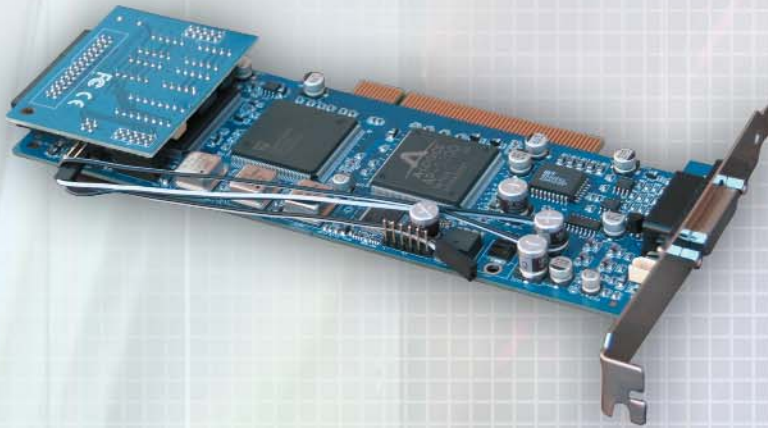

CAP-4MLP

FEATURES

- Audio Recording Capability
- Intelligent Search And Text Search
- Alarm And Card Access Integration
- Remote Viewing, Search And Notification
- Free Dynamic IP Support And Web Server
- Multi Site, Multi Client And Multi User
- Network And Local Backup
- Enterprise Level Protection
- E - Mapping, POS And Multi Client Software
- Watch Dog Function
- Digital Water Mark

SPECIFICATIONS

DVR Camera Inputs:	4 camera inputs
DVR Monitor Outputs:	Main monitor (PC SVGA Monitor) and CCTV monitor - switching output BNC and multiplexed output available
Record/Display Speed (fps):	30, 60 and 120 fps NTSC (32 or 64 Mb Video RAM)
Compression Method:	MPEG-4 Hardware Compression/Transmission
Resolution:	Full Screen - 800x600,640x480,640x240,320x240 &160x120 pixels
Screen Format:	1, 4 divisions and alarm pop ups
Recording Structure:	Specified image database and AVI
Security Function:	Self oriented database structure and Water mark protection, Password protection with 3 different levels of password authority, Windows block and covert camera function
Recording Method:	Various types of recording modes: Normal, Motion, Watch display, Alarm, Normal & Event
Motion Detection:	Full or partial motion detection. Customized tones can be selected for each camera
Transmission:	PSTN, ISDN, LAN, WAN support Internet - static and dynamic
Audio Recording:	1 to 4 channel input support
Alarm In/Out:	4 inputs, 4 outputs-timed control
Multitasking:	Record, monitor, playback, transmit, web broadcast and back up simultaneously
Searching Method:	NEW Smart object/text search and panorama search
Image Enhancement:	Up to 10X image enlargement, zoom in/out, sharpness, b/w, blue, saturation, contrast and brightness
Remote View:	Multi-connect client software and web browser
Back-up Function:	Auto or manual backup feature (DVD, CDR-W and Network)
OSD Function:	Camera ID, location, status, and mode display
Media Back-up:	CDR-W, DVD and USB Key
Watchdog:	Hardware watchdog - auto reboot (Timed control)
Warranty:	1 year

Authorized Dealer: